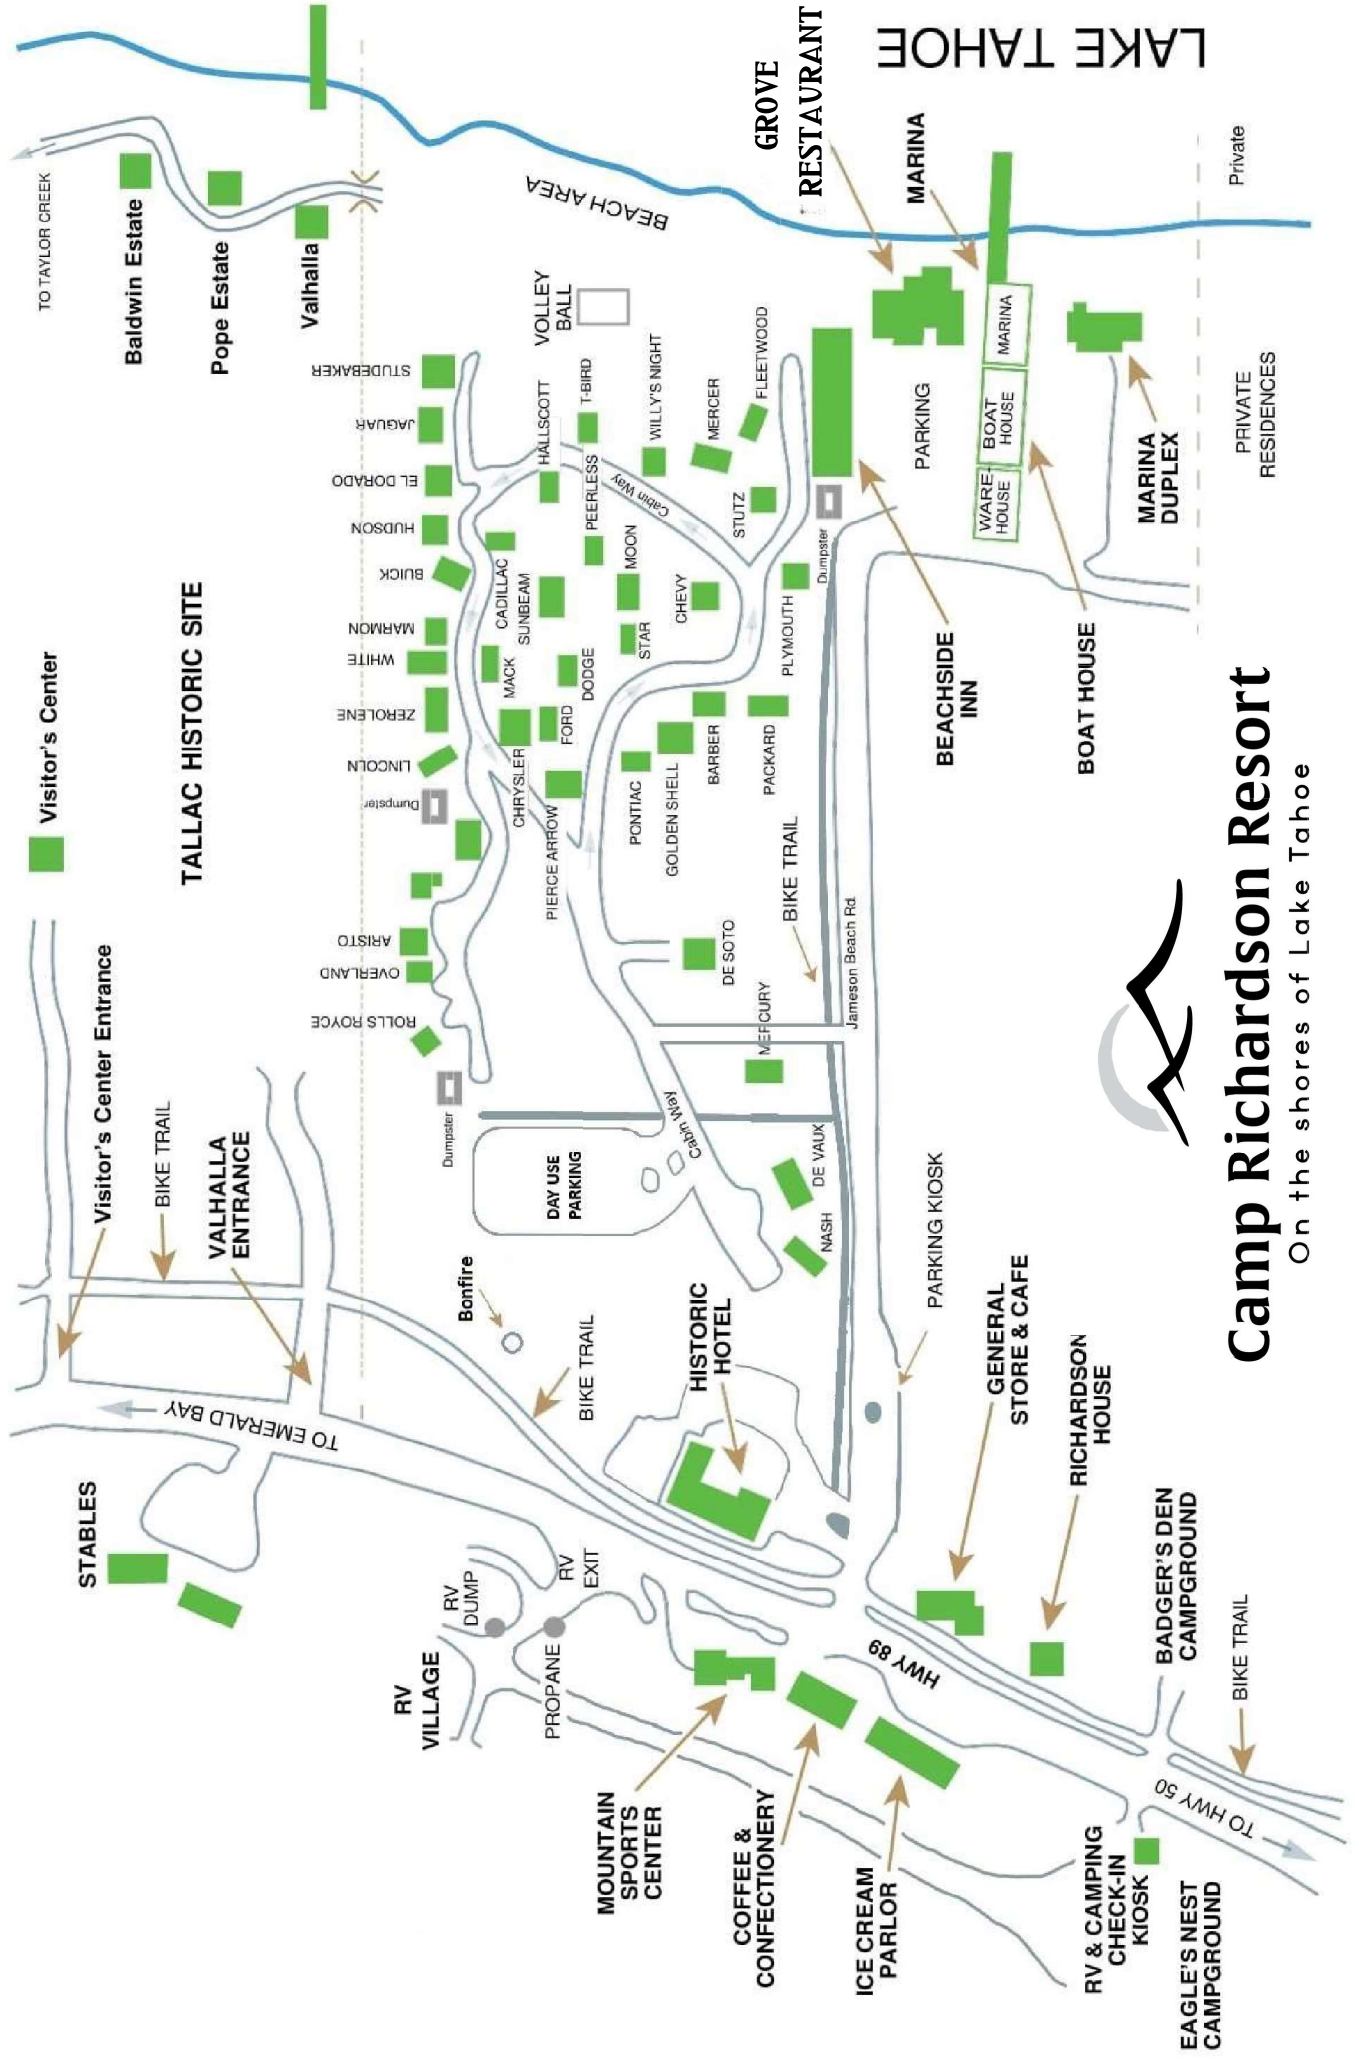

LOCATOR MAP

Camp Richardson Resort

On the shores of Lake Tahoe